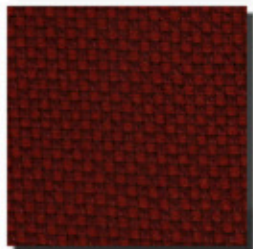

PLEASE CHECK WITH US ABOUT OUR CURRENT SELECTIONS OR TELL US WHAT YOUR COLOR NEEDS ARE TO MATCH YOUR HOME AND GARDEN.

I AM SURE WE CAN HELP MAKE YOU THE PERFECT PILLOW !

FABRIC COLOR OPTIONS

THE COLORS BELOW SHOW OUR CURRENT SLECTION WE HAVE IN STOCK

BRICK

CHARCOAL

DARK TAN

OLIVE

SAND

CUSTOM FABRIC OPTIONS ARE AVAILABLE AT ADDITIONAL COST

* SAMPLE COLORS MIGHT VARY SLIGHTLY FROM THE SAMPLES ABOVE

PRICING

EMBROIDERY
STITCHING
COLOR

FABRIC
BRICK

\$ 179.00

EMBROIDERY
STITCHING
COLOR

FABRIC
SAND

\$ 179.00

EMBROIDERY
STITCHING
COLOR

FABRIC
CHARCOAL

\$ 179.00

EMBROIDERY
STITCHING
COLOR

FABRIC
DARK TAN

\$ 179.00

EMBROIDERY
STITCHING
COLOR

FABRIC
OLIVE

\$ 179.00

* CUSTOM FABRIC OPTIONS ARE AVAILABLE AT ADDITIONAL COST