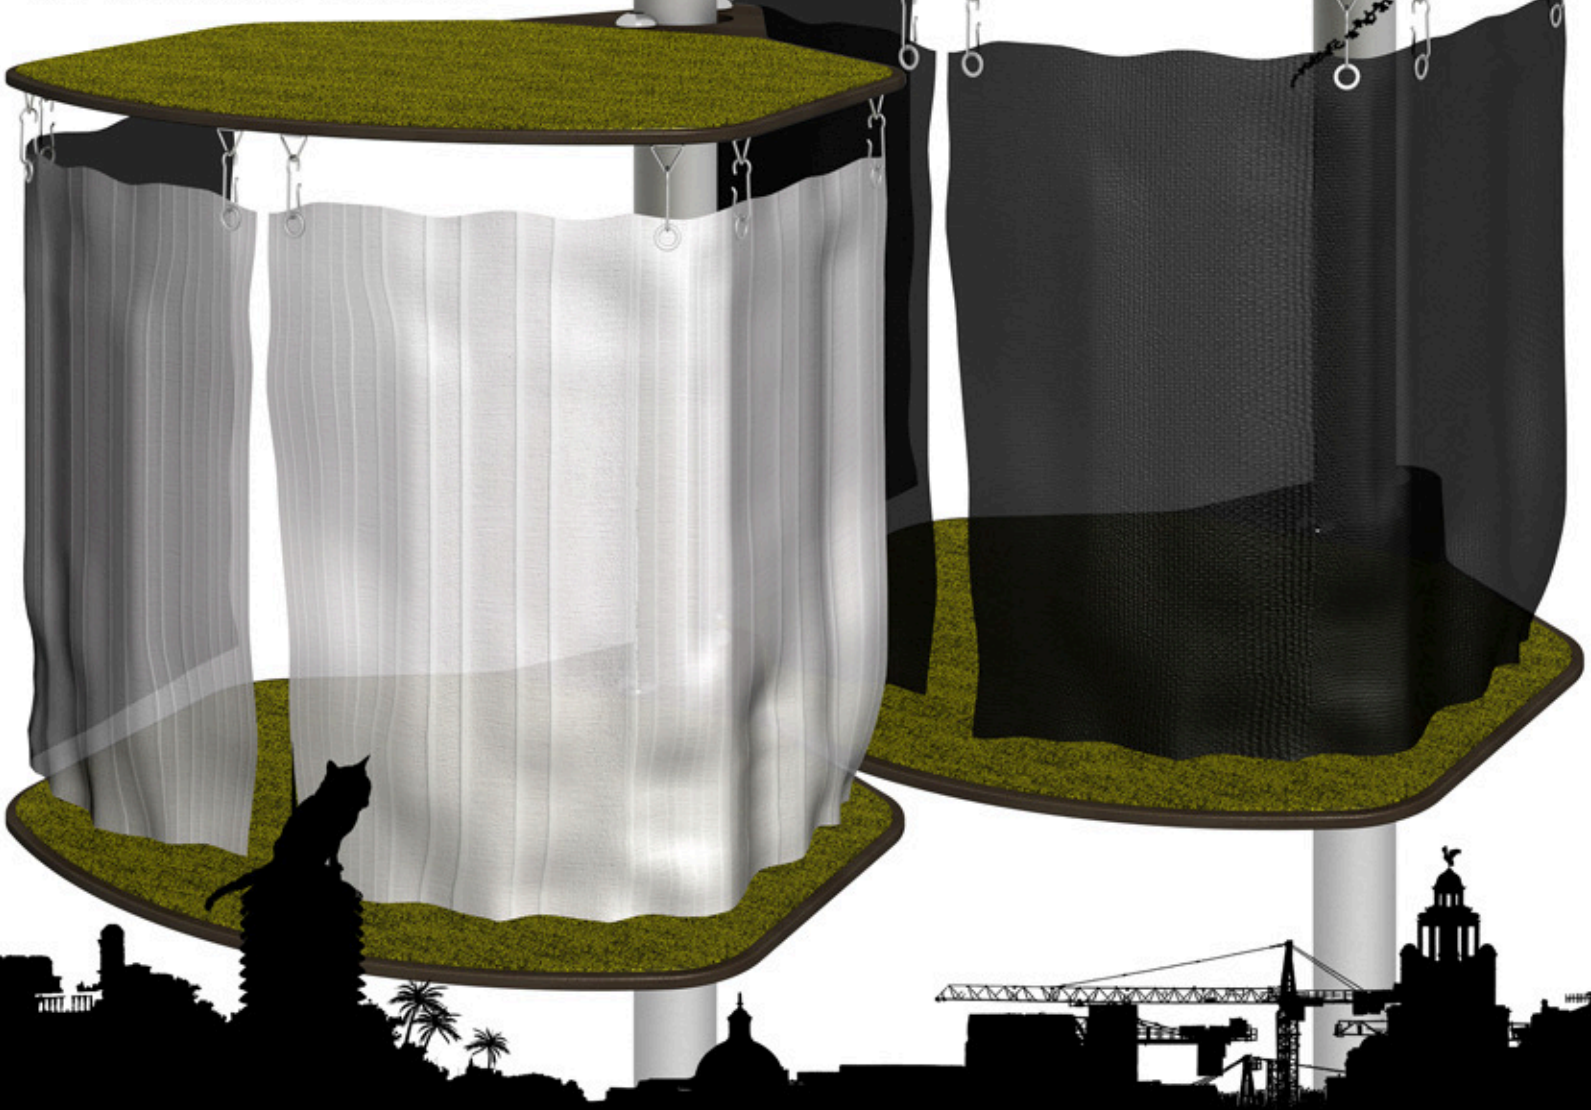

**HI,
MY NAME IS FRANKLIN.
THIS IS MY PRICELIST
FOR THE CABANA.**

**CURTAIN SPECIFICATIONS
(THE CABANA KIT INCLUDES
TWO CURTAINS)**

**OVERALL HEIGHT
1' 0"
OVERALL LENGTH
1' 6"**

THE CABANA

EACH CABANA IS BEAUTIFULLY SEWED BY HAND IN CALIFORNIA BY VERY TALENTED CAT LOVING PEOPLE USING EXQUISIT MOOD DESIGNER FABRICS.

EACH CABANA KIT COMES WITH TWO CURTAINS, ALL THE MOUNTING PIECES AND A DETAILED ILLUSTRATED MANUAL.

ALL YOU NEED IS A FEW MINUTES OF YOUR TIME!

CHOOSE FROM TWO DIFFERENT CAT-APPROVED STYLES.

PRICING

FABRIC OPTION 1

NEW ENGLAND WHITE

CABANA KIT

\$ 49.50

FABRIC OPTION 2

IVORY BLACK

\$ 49.50

FABRIC OPTION 1

OUR WHITE COTTON FABRIC CREATES AN LINEAR PATTERN DUE TO ITS ARRAY OF VERTICALLY SPACED EMBOSSED LINES, IMPLEMENTED INTO THE FABRIC. IT IS SOFT TO THE TOUCH AND OFFERS A SLIGHT TRANSPARENCY.

FABRIC OPTION 2

THE BLACK COTTON FABRIC IS VERY SOFT TO THE TOUCH DUE TO ITS HIGH THREADCOUNT. IT SHOWS VERY LITTLE TEXTURE AND OFFERS A SLIGHT TRANSPARENCY.

**PLEASE READ THIS
IMPORTANT
INFORMATION!**

EVERY CABANA REQUIRES AN EXISTING HOLLYWOOD FRANKLIN TOWER CONFIGURATION OF TWO LARGE PLATFORMS (KIT 2), THAT ARE **EXCLUDED** FROM OUR CABANA KIT.